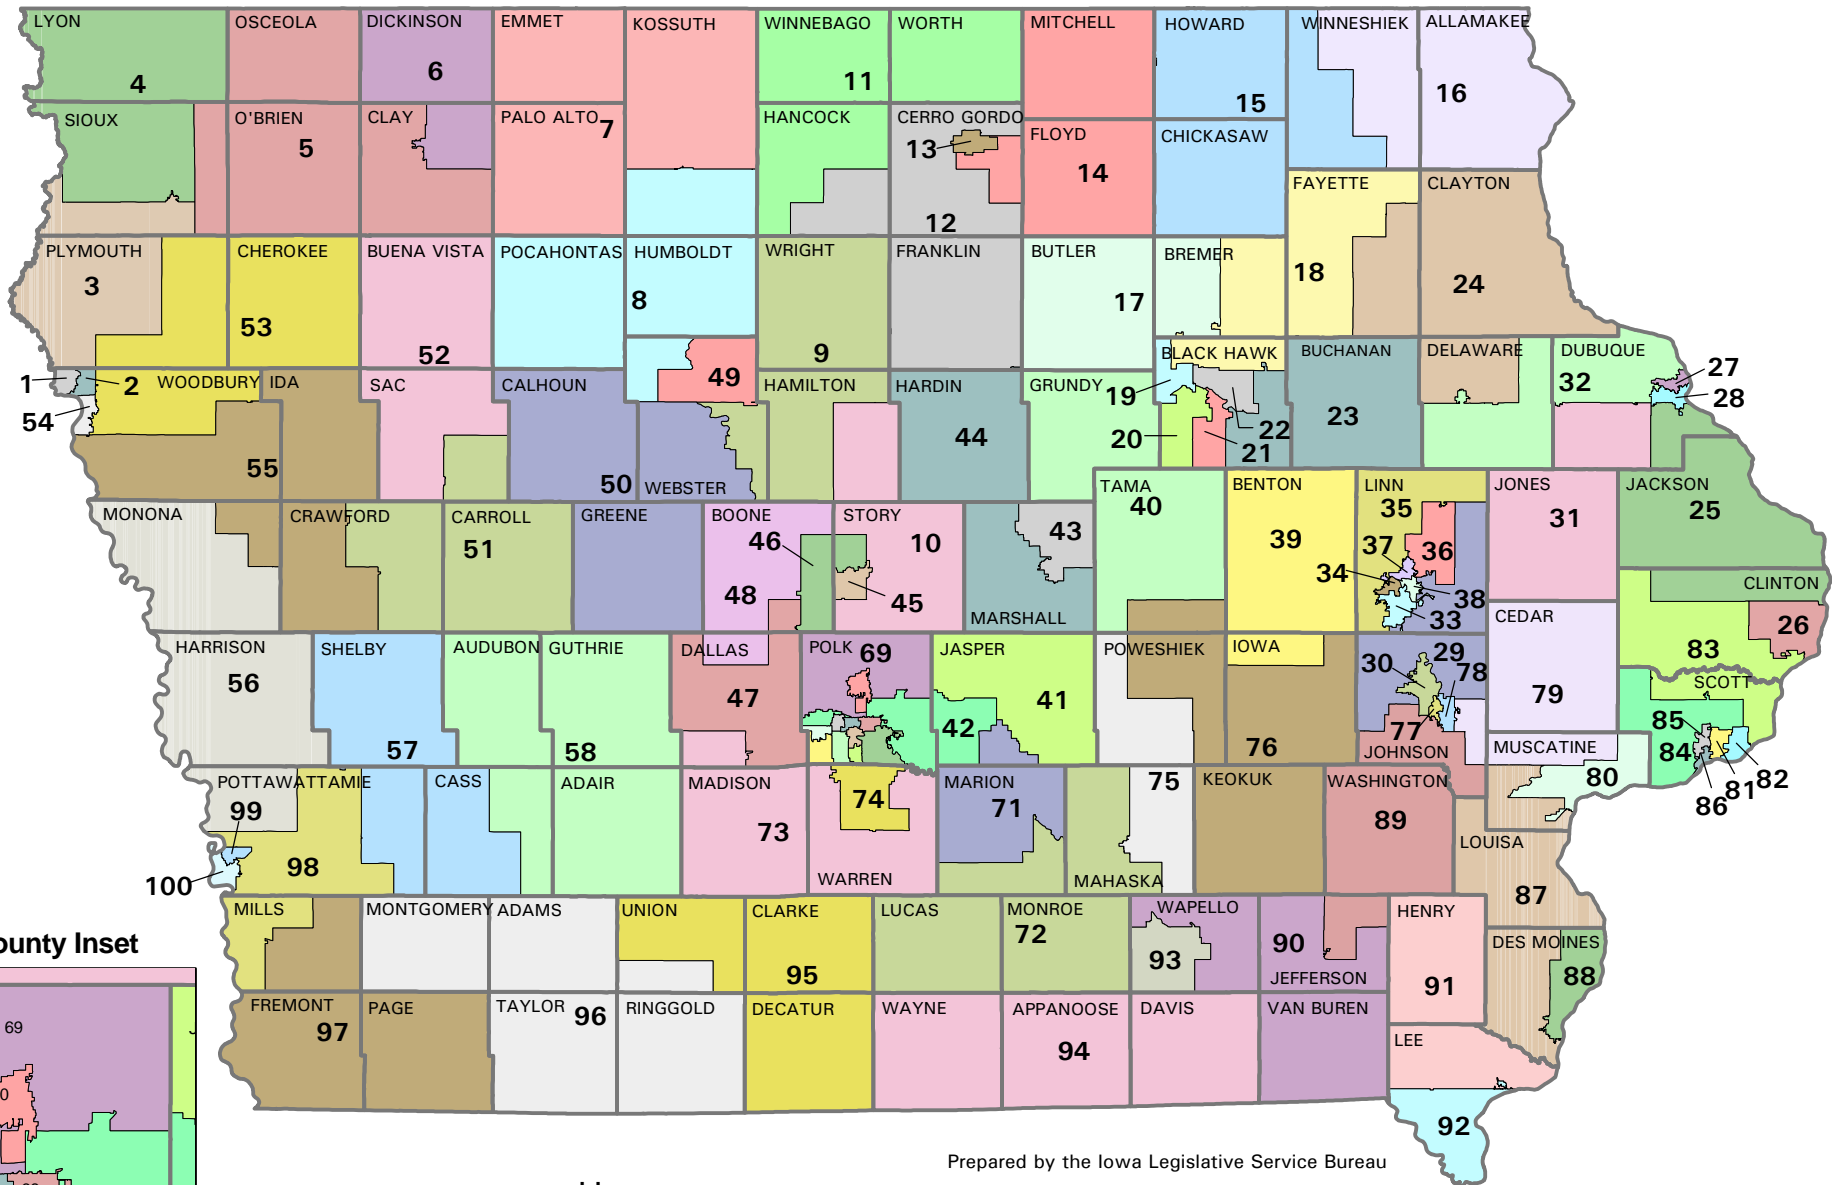

IOWA HOUSE DISTRICTS

Click on the District number to see Legislator information.

—— House
- - - County

Prepared by the Iowa Legislative Service Bureau